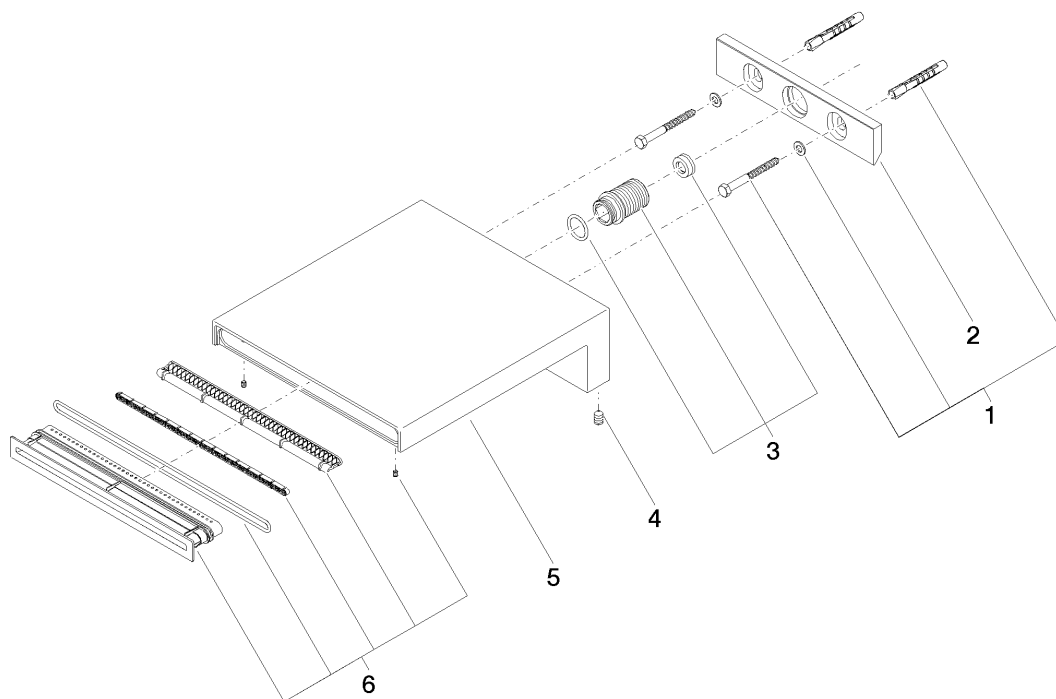

Product specifications

- **7 7/8" projection**
- Jet regulator 5/8" x 6 7/8"
- 1/2" connection
- Plug link connection

Surfaces

- | | |
|-----------------|-------------|
| • chrome | 13430740-00 |
| • matt platinum | 13430740-06 |
| • matt black | 13430740-33 |

Accessories required

- Rough-in adaptor; 35080970

Exploded assembly drawing

Order quantity

No.	Article number	Name	Installation quantity
1	0430310140090	fixing set	1
2	09179705690	holder	1
3	9024050080090	nipple set	1
4	09311114490	pin	2
5	091174042ff	spout	1
6	9029030590090	insert	1