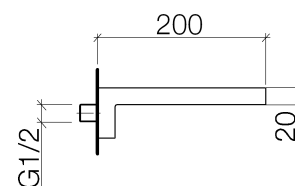

Product specifications

- **7 7/8" projection**
- Jet regulator 5/8" x 6 7/8"
- 1/2" connection
- Plug link connection

Surfaces

- | | |
|-----------------|-------------|
| • chrome | 13430740-00 |
| • matt platinum | 13430740-06 |
| • matt black | 13430740-33 |

Accessories required

- Rough-in adaptor; 35080970

Exploded assembly drawing

Order quantity

No.	Article number	Name	Installation quantity
1	0430310140090	fixing set	1
2	09179705690	holder	1
3	9024050080090	nipple set	1
4	09311114490	pin	2
5	091174042ff	spout	1
6	9029030590090	insert	1