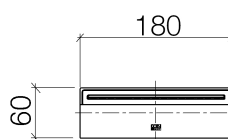

Product specifications

- **7 7/8" projection**
- Jet regulator 5/8" x 6 7/8"
- 1/2" connection
- Plug link connection

Surfaces

- | | |
|-----------------|-------------|
| • chrome | 13430740-00 |
| • matt platinum | 13430740-06 |
| • matt black | 13430740-33 |

Accessories required

- Rough-in adaptor; 35080970

Exploded assembly drawing

Order quantity

No.	Article number	Name	Installation quantity
1	0430310140090	fixing set	1
2	09179705690	holder	1
3	9024050080090	nipple set	1
4	09311114490	pin	2
5	091174042ff	spout	1
6	9029030590090	insert	1